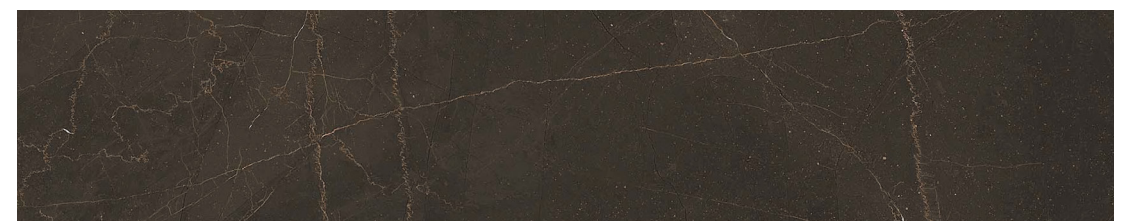

SILVER Honed B88L0623-10

800x1800x10mm 32"x72"

NERO Honed B88L0627-10

800x1800x10mm 32"x72"

PULPIS

MOCHA
5 FACES

B88L0626-10
800x1800x10mm
32"x72"

COLORS

IVORY B88L0622-10

SILVER B88L0623-10

GRIGIO B88L0625-10

MOCHA B88L0626-10

NERO B88L0627-10