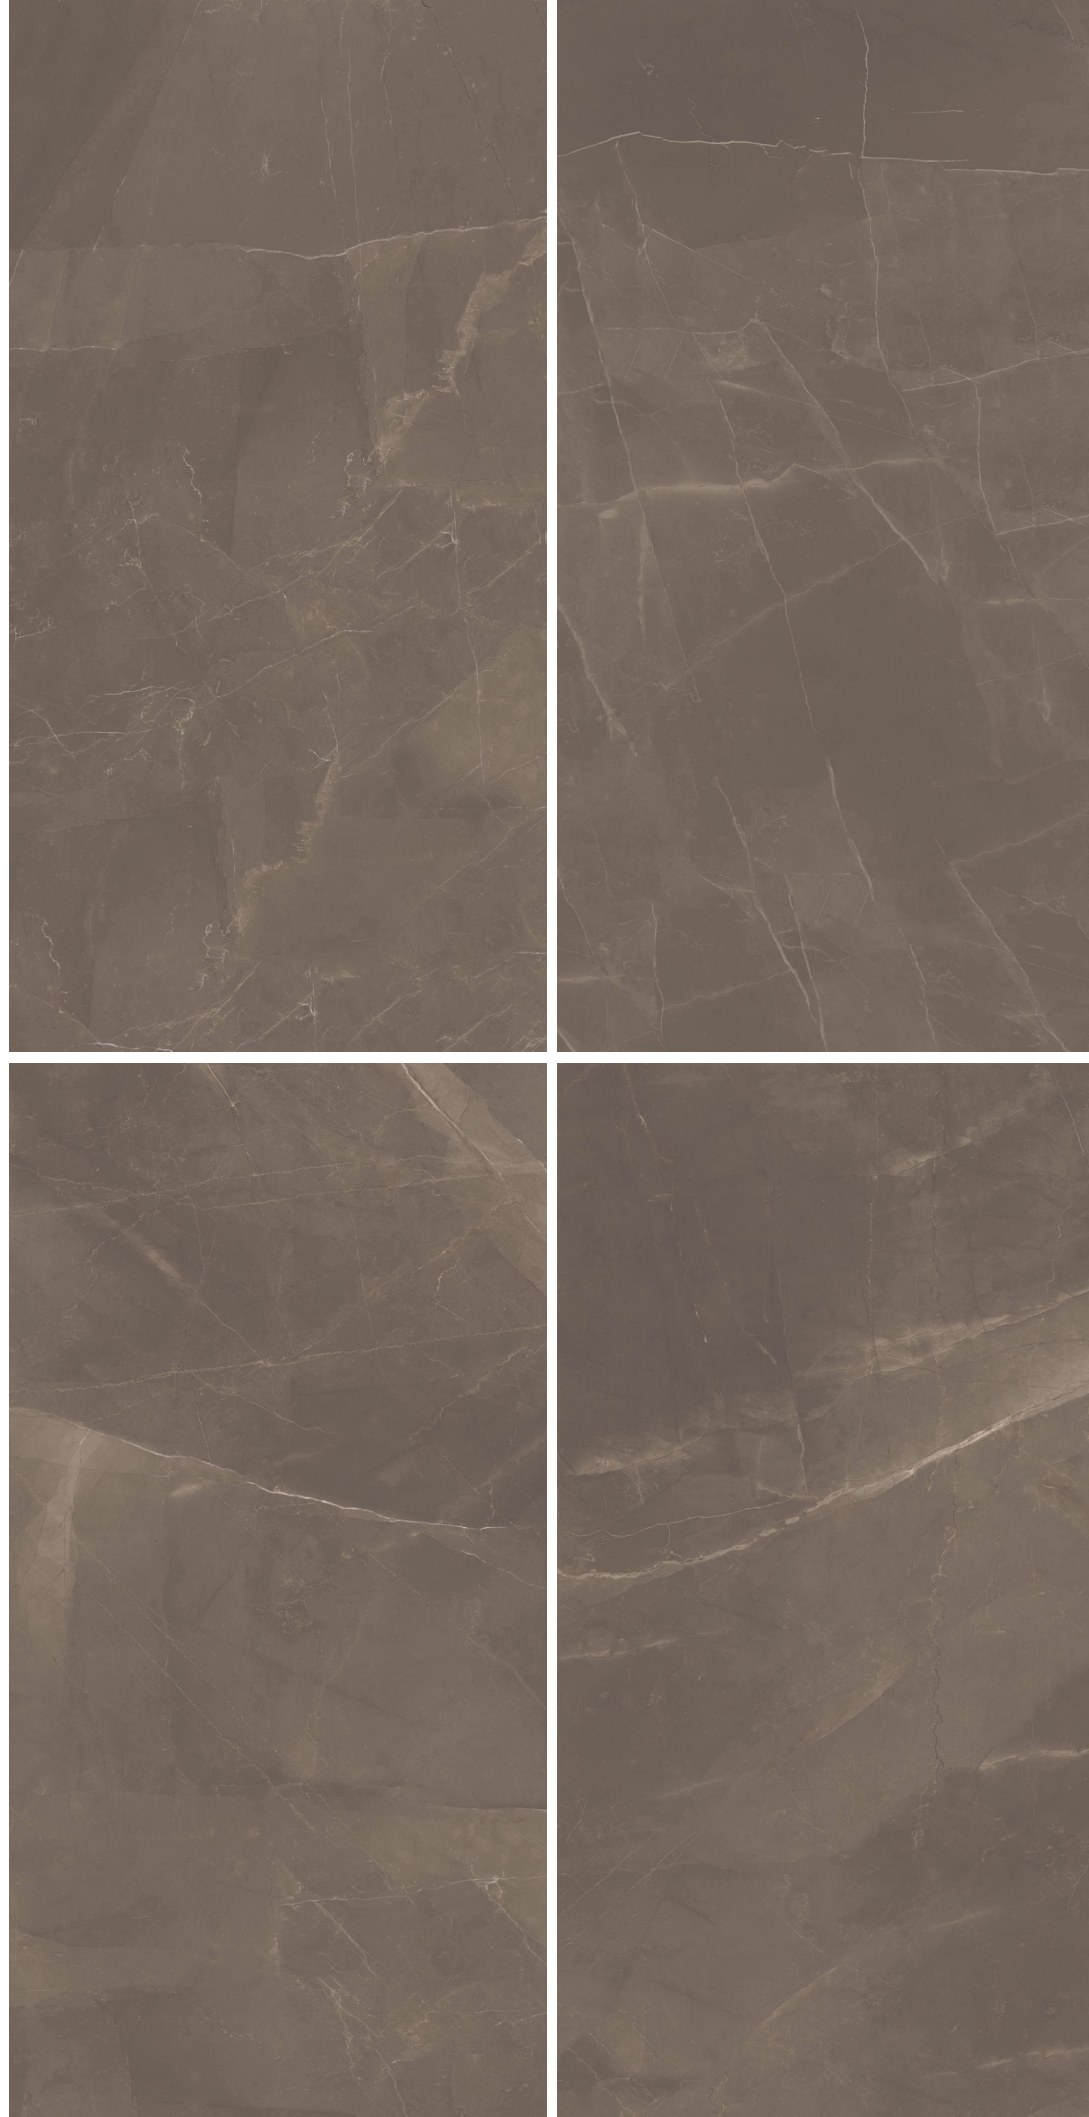

SILVER Honed B88L0623-10

800x1800x10mm 32"x72"

NERO Honed B88L0627-10

800x1800x10mm 32"x72"

PULPIS

MOCHA
5 FACES

B88L0626-10
800x1800x10mm
32"x72"

COLORS

IVORY B88L0622-10

SILVER B88L0623-10

GRIGIO B88L0625-10

MOCHA B88L0626-10

NERO B88L0627-10