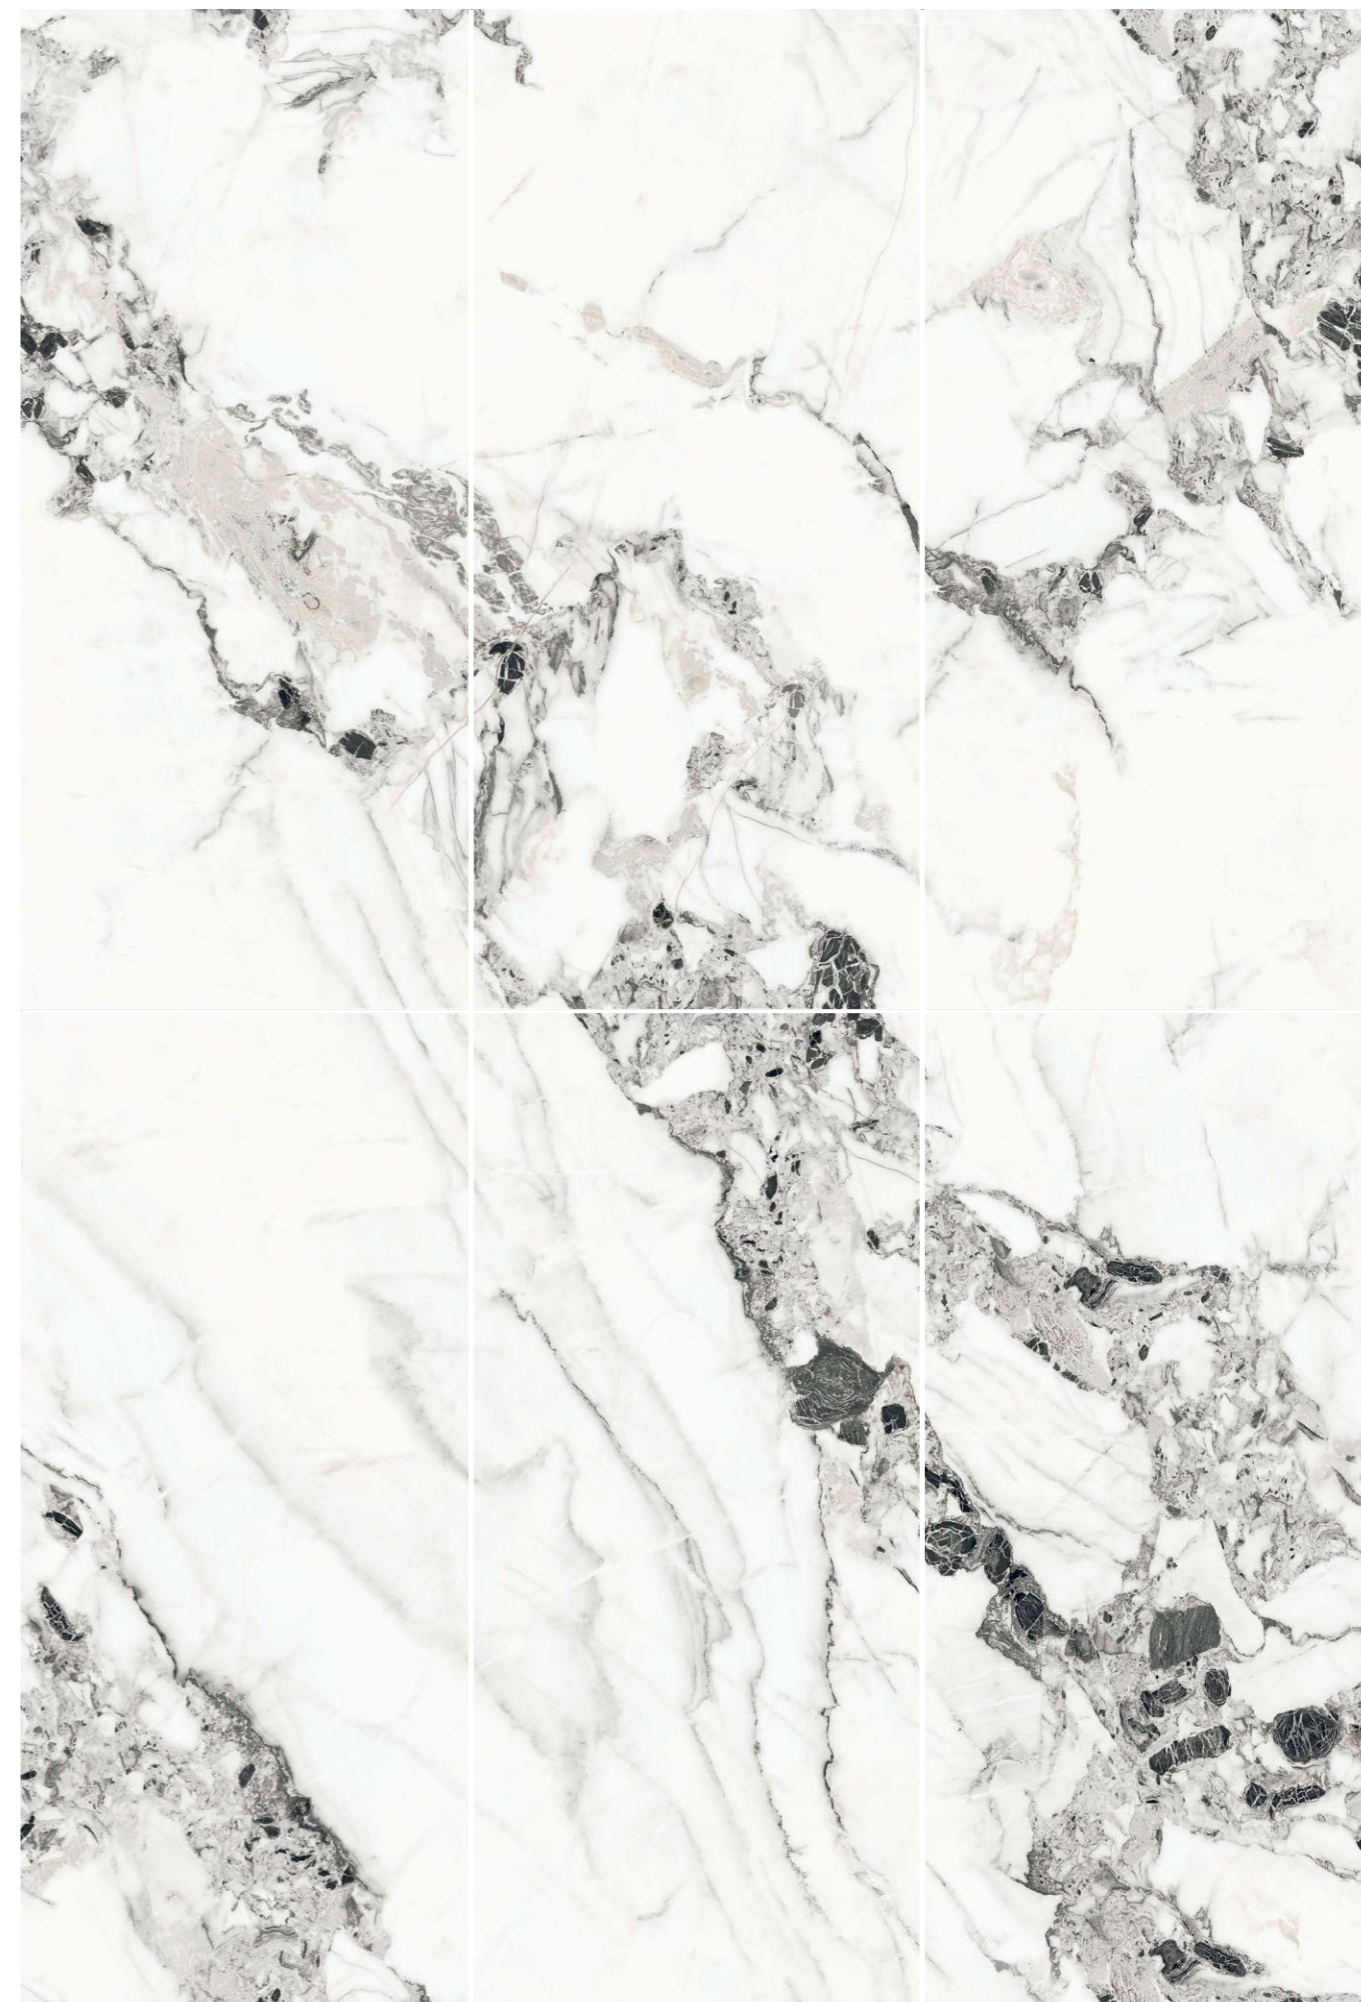

Mainland
INTERNATIONAL GROUP

DIGITAL GLAZE ON SLAB

by

MainlandGroup

www.mainland.com.cn

ICEBERG

M88C2502G-10

AVAILABLE SIZE **W.A**
800x1800x10mm < 0.1%
32"x 72"

REGULAR SURFACE
DIGITAL GRANULE

BISCUIT
SUPER WHITE BODY

CONTINUOUS PATTERN 6 ▶

M88C2502G-10

800x1800x10mm
32"x 72"

REGULAR SURFACE

DIGITAL GRANULE

LIVING ROOM