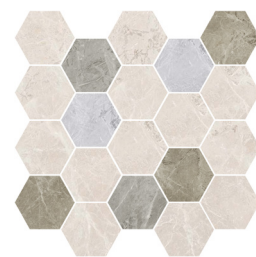

MAYA

4 SURFACES

ACCESSORY MOSAIC **CUSTOMIZED**

COLOR MIX

COLORS