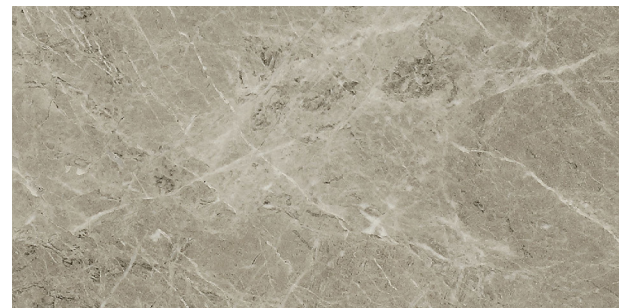

Anti-slip

Honed

TEXTURE
FULL BODY

CREAM Honed B62L2132G-10 / Acid-washed B62V2132G-10
600x1200x10.7mm 24"x48"

TAUPE Honed B62L2136T-10 / Acid-washed B62V2136T-10
600x1200x10.7mm 24"x48"

MAYA

12 FACES TAUPE B62L2135T-10
600x1200x10.7mm
24"x48"

GRIGIO Anti-slip R11 B62C2136-20
600x1200x20mm 24"x48"

MAYA

4 SURFACES

honed

anti-slip R11

grooved

acid washed

ACCESSORY MOSAIC **CUSTOMIZED**

COLORS

CREAM
600x1200x10.7mm
Honed
B62L2132G-10

SILVER
600x1200x10.7mm Honed B62L2133G-10
600x1200x10.7mm Acid-washed B62V2133G-10
600x1200x10.7mm Grooved B62V2133GH-10
600x1200x20mm Anti-slip R11 B62C2133-20