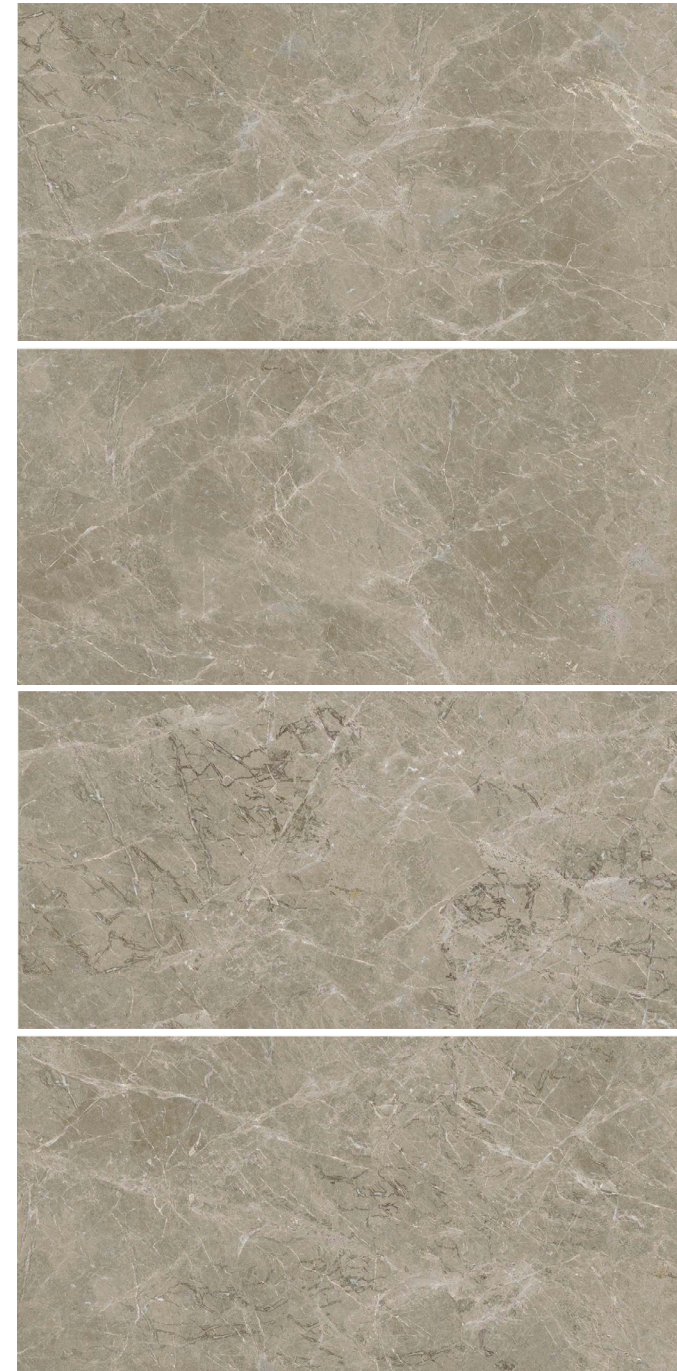

MAYA

SERIES **CUSTOMIZED**

AVAILABLE SIZES W.A

600x1200x10.7mm ≤ 0.1%
24"x48"

600x1200x20mm ≤ 0.1%
24"x48"

REGULAR SURFACES

10.7mm | 20mm

Polished

Anti-slip

Honed

TEXTURE
FULL BODY

CREAM Honed B62L2132G-10 / Acid-washed B62V2132G-10
600x1200x10.7mm 24"x48"

TAUPE Honed B62L2136T-10 / Acid-washed B62V2136T-10
600x1200x10.7mm 24"x48"

MAYA

12 FACES TAUPE B62L2135T-10
600x1200x10.7mm
24"x48"

GRIGIO Anti-slip R11 B62C2136-20
600x1200x20mm 24"x48"

MAYA

4 SURFACES

honed

anti-slip R11

grooved

acid washed

ACCESSORY MOSAIC **CUSTOMIZED**

COLORS

CREAM
600x1200x10.7mm
Honed
B62L2132G-10

SILVER
600x1200x10.7mm Honed B62L2133G-10
600x1200x10.7mm Acid-washed B62V2133G-10
600x1200x10.7mm Grooved B62V2133GH-10
600x1200x20mm Anti-slip R11 B62C2133-20