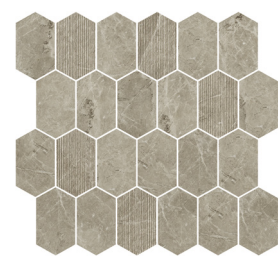

FINISHES MIX