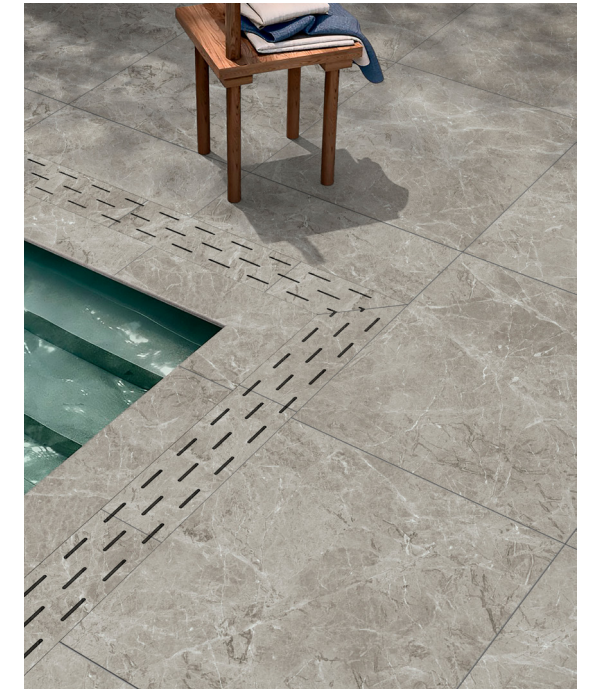

Anti-slip

Honed

TEXTURE
FULL BODY

CREAM Honed B62L2132G-10 / Acid-washed B62V2132G-10
600x1200x10.7mm 24"x48"

TAUPE Honed B62L2136T-10 / Acid-washed B62V2136T-10
600x1200x10.7mm 24"x48"

MAYA

12 FACES TAUPE B62L2135T-10
600x1200x10.7mm
24"x48"

GRIGIO Anti-slip R11 B62C2136-20
600x1200x20mm 24"x48"

MAYA

4 SURFACES

honed

anti-slip R11

grooved

acid washed

ACCESSORY MOSAIC **CUSTOMIZED**

COLORS

CREAM
600x1200x10.7mm
Honed
B62L2132G-10

SILVER
600x1200x10.7mm Honed B62L2133G-10
600x1200x10.7mm Acid-washed B62V2133G-10
600x1200x10.7mm Grooved B62V2133GH-10
600x1200x20mm Anti-slip R11 B62C2133-20