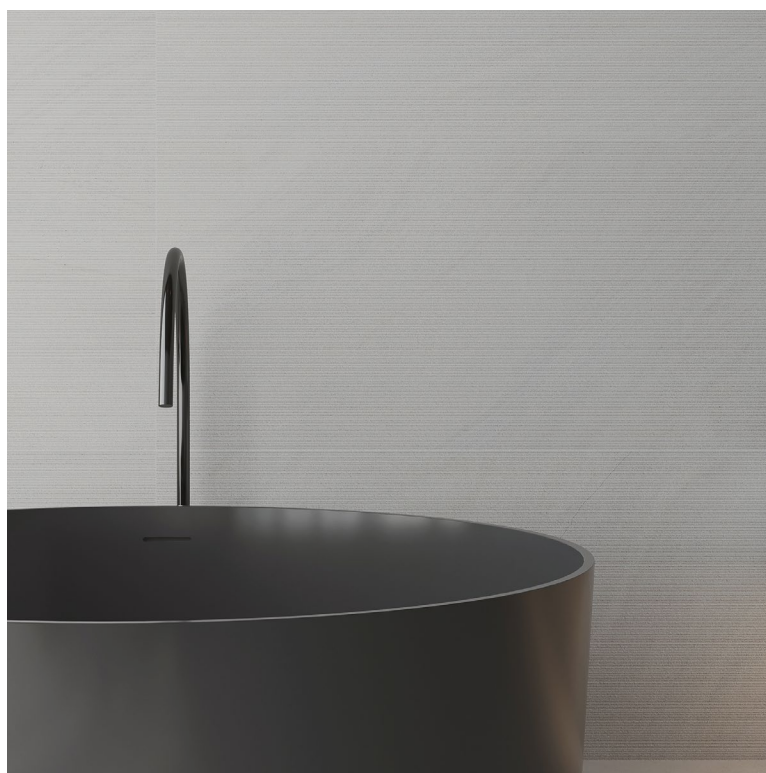

STRIPED

拉槽面