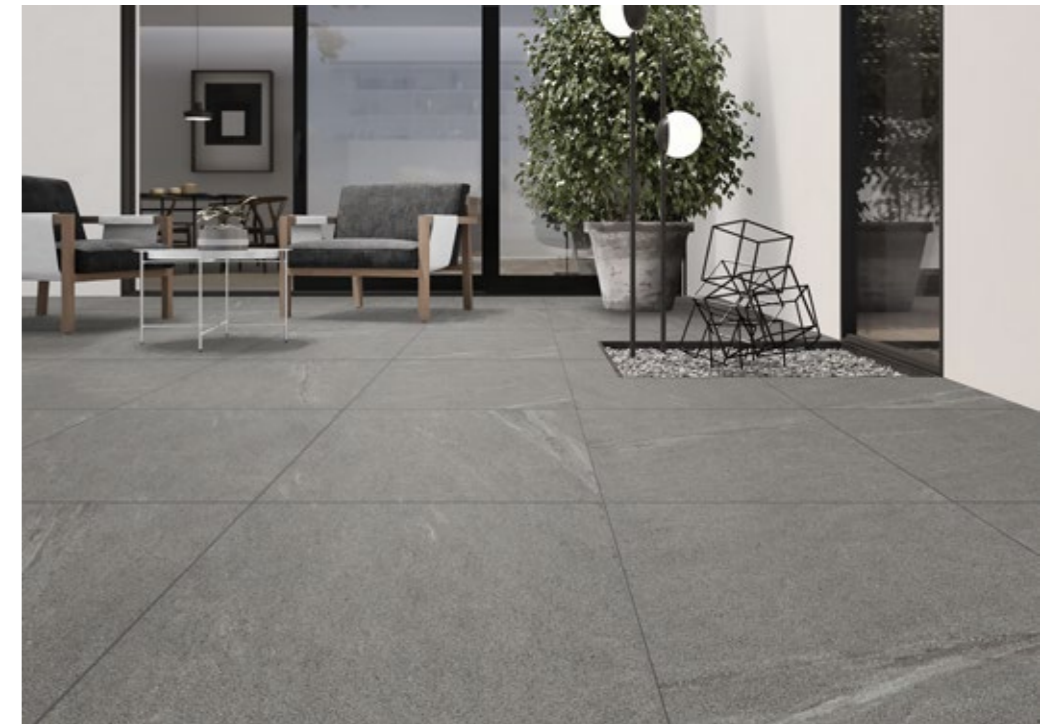

A wide-angle photograph of a desert landscape at sunset. The sun is low on the horizon, partially obscured by a large, overhanging rock formation on the right side of the frame. The light is warm and golden, casting long shadows and highlighting the textures of the rocks. In the background, there are rolling hills and a valley. The word "SANDBANK" is overlaid in the center of the image in a white, bold, sans-serif font with a thin black outline.

AVAILABLE SIZE **W.A**
600x600x9.5mm < 1-3%
24"x 24"

REGULAR SURFACE

Matt

SANDBANK

GRIGIO

AVAILABLE SIZE **W.A**
600x600x9.5mm < 1-3%
24"x 24"

REGULAR SURFACE

Matt

SILVER 600x600x9.5mm
24"x 24"

GRIGIO 600x600x9.5mm
24"x 24"