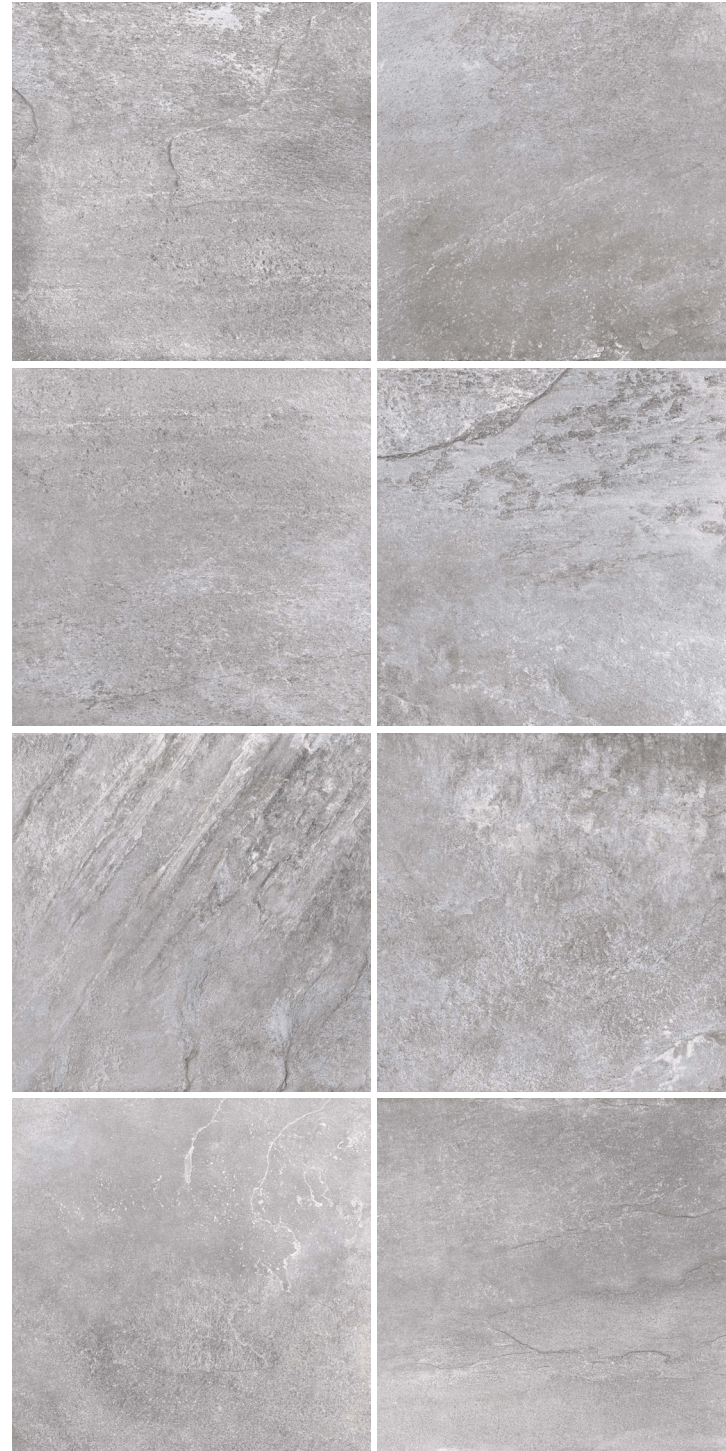

SHALE LIGHT GREY

SERIES

AVAILABLE SIZE	W.A
600x600x9.5mm 24"x24"	≤ 0.1%
600x600x20mm 24"x24"	≤ 0.1%

REGULAR SURFACE

Anti-slip

COLOR BODY

12 FACES

600x600x20mm
24"x24"