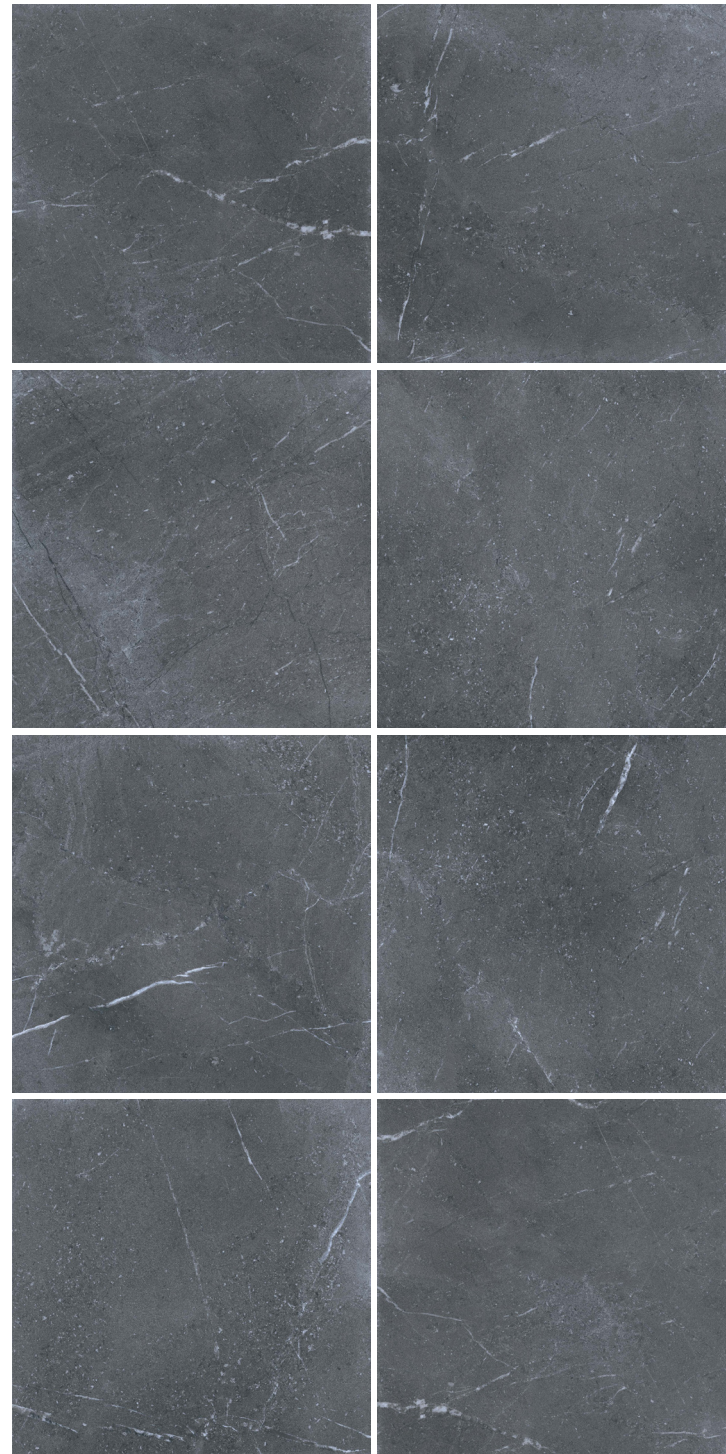

PIETRA GREY

SERIES

AVAILABLE SIZE	W.A
600x600x9.5mm 24"x24"	≤ 0.1%
600x600x20mm 24"x24"	≤ 0.1%

8 FACES

REGULAR SURFACE

Anti-slip

COLOR BODY