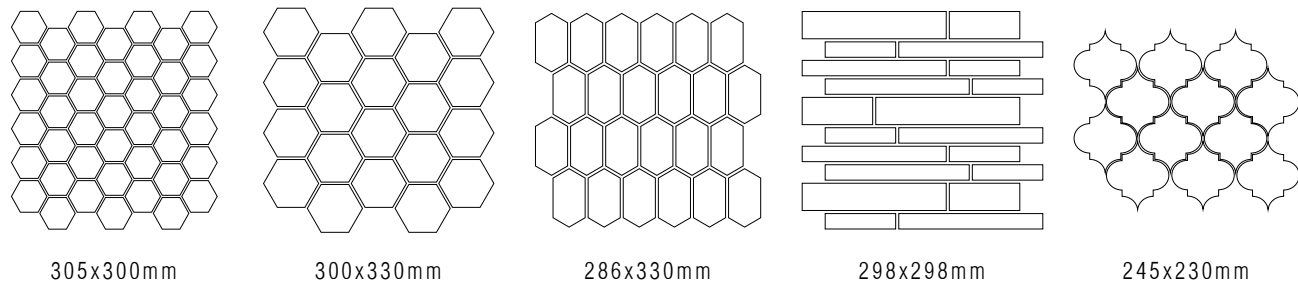

MINIMAL

SERIES

AVAILABLE SIZES	W.A
600x1200x10.7mm 24"x48"	≤ 0.1%
600x1200x20mm 24"x48"	≤ 0.1%
750x1500x10mm 29.5"x59"	≤ 0.1%
800x1800x10mm 32"x72"	≤ 0.1%

REGULAR SURFACES		
10.7mm	10mm	20mm
H	G	R11
Honed	Genuine marble glaze	Anti-slip

TEXTURE
COLOR BODY

CREAM Grooved B62V2192GH-10
600x1200x10.7mm 24"x48"

WHITE Honed B62L2192G-10
600x1200x10.7mm 24"x48"

MINIMAL

WHITE 6 FACES

B62L2192G-10 600x1200mm 24"x48"

COLORS

WHITE	600x1200x10.7mm Honed	600x1200x10.7mm Acid-washed	600x1200x10.7mm Grooved	600x1200x20mm Anti-slip R11	800x1800x10mm Genuine marble glaze
	B62L2192G-10	B62V2192G-10	B62V2192GH-10	B62C2192-20	M88S2192G-10
	750x1500x10mm Honed			CUSTOMIZED	CUSTOMIZED
	B75L2192G-10				

4 SURFACES

honed

anti-slip R11

acid washed

grooved

305x300mm

300x330mm

286x330mm

298x298mm

245x230mm

FINISHES MIX

FINISHES MIX

COLOR MIX

ACCESSORY MOSAIC
CUSTOMIZED